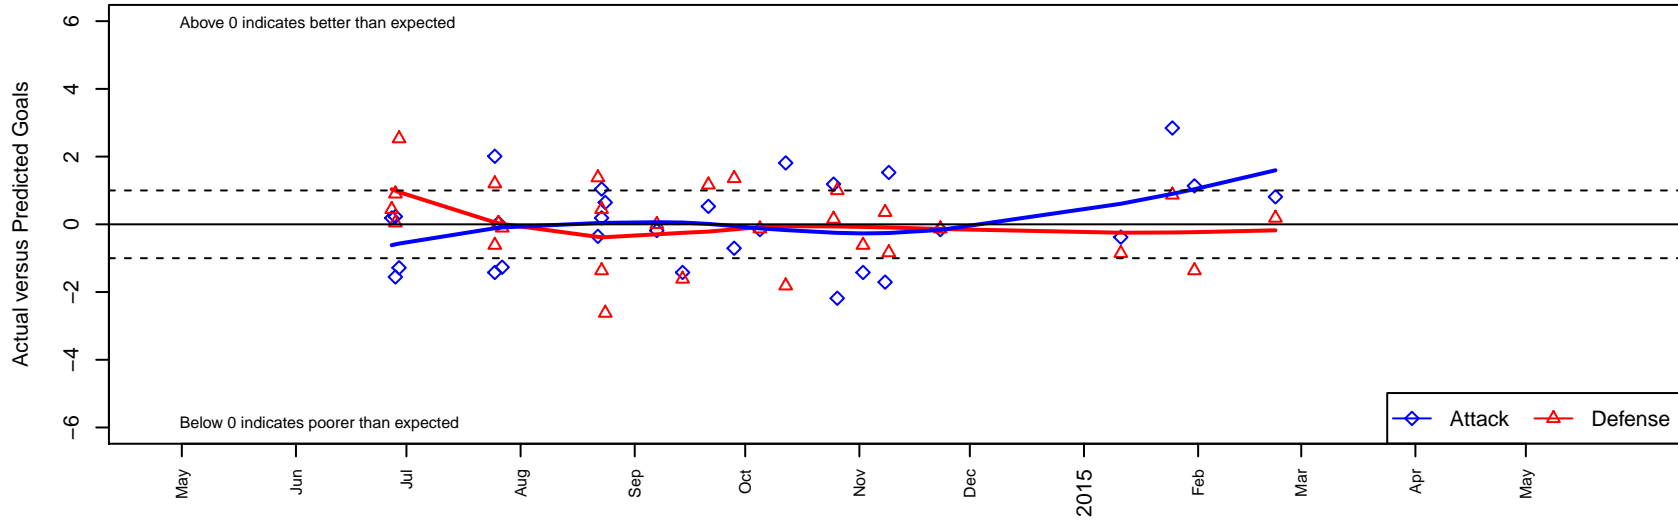

# FC Edmonds Cobras B97

FC Edmonds  
 Edmonds, WA  
 B97 total strength=1572  
 attack=20.43 defense=10.31  
 fall league = PSPL Classic 1 U17

alt names used:  
 FC Edmonds Cobras  
 FC Edmonds Cobras  
 FC EDMONDS COBRAS 97 (WA)

Venues played:  
 2014 RVS Classic BU17-19  
 2014 Crossfire Select Cup BU17 Silver  
 2014 REDAPT Cup HS Silver U19  
 2014 PSPL Classic 1 U17  
 2014 WA Cup U17 Gold/Silver U17

**FC Edmonds Cobras B97**  
 Dots are actual minus expected GF (blue circles) and GA (red triangles).  
 Blue line is smoothed change in attack strength. Red is smoothed change in defense strength.

**attack and defense variance (black dot)  
relative to other teams  
and top 10 in region**

**attack and defense rating  
relative to others at age  
and all opponents in last 13 months**

**Performance relative to 13 month average**