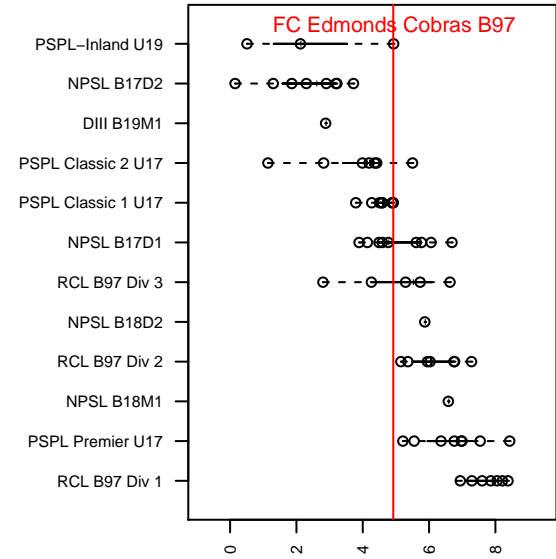

# FC Edmonds Cobras B97

FC Edmonds  
 Edmonds, WA  
 B97 total strength=1572  
 attack=20.43 defense=10.31  
 fall league = PSPL Classic 1 U17

alt names used:  
 FC Edmonds Cobras  
 FC Edmonds Cobras  
 FC EDMONDS COBRAS 97 (WA)

Venues played:  
 2014 RVS Classic BU17-19  
 2014 Crossfire Select Cup BU17 Silver  
 2014 REDAPT Cup HS Silver U19  
 2014 PSPL Classic 1 U17  
 2014 WA Cup U17 Gold/Silver U17

**FC Edmonds Cobras B97**  
 Dots are actual minus expected GF (blue circles) and GA (red triangles).  
 Blue line is smoothed change in attack strength. Red is smoothed change in defense strength.

**attack and defense variance (black dot)  
relative to other teams  
and top 10 in region**

**attack and defense rating  
relative to others at age  
and all opponents in last 13 months**

**Performance relative to 13 month average**