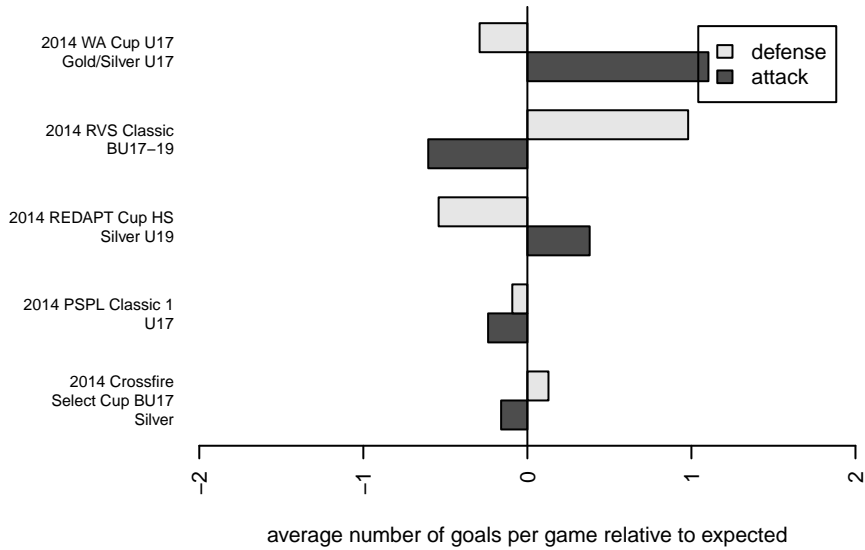

# FC Edmonds Cobras B97

FC Edmonds  
 Edmonds, WA  
 B97 total strength=1572  
 attack=20.43 defense=10.31  
 fall league = PSPL Classic 1 U17

alt names used:  
 FC Edmonds Cobras  
 FC Edmonds Cobras  
 FC EDMONDS COBRAS 97 (WA)

Venues played:  
 2014 RVS Classic BU17-19  
 2014 Crossfire Select Cup BU17 Silver  
 2014 REDAPT Cup HS Silver U19  
 2014 PSPL Classic 1 U17  
 2014 WA Cup U17 Gold/Silver U17

**FC Edmonds Cobras B97**  
 Dots are actual minus expected GF (blue circles) and GA (red triangles).  
 Blue line is smoothed change in attack strength. Red is smoothed change in defense strength.

**attack and defense variance (black dot)  
relative to other teams  
and top 10 in region**

**attack and defense rating  
relative to others at age  
and all opponents in last 13 months**

**Performance relative to 13 month average**